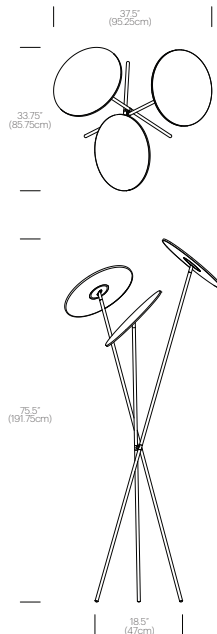

## DESCRIPTION

Introducing Circa Tripod, the latest addition to the infinitely modular Circa family, taking Circa to new sculptural heights. Comprised of 3 independently adjustable light heads balanced atop a dynamic tripod tree, Circa Tripod allows light projection in all directions. Circa Tripod's glare free flat panel LED light source is fully dimmable to create a dramatic statement in any environment. Circa Tripod is available in a gloss white and graphite.

## FEATURES

- Fully dimmable
- 45° shade tilt
- 360° shade rotation
- Glare-free illumination with full range dim control
- Ships flat packed

## FINISHES

GLOSS  
WHITE

GRAPHITE

## DIMENSIONS

CIRCA TRIPOD

**Pablo**<sup>®</sup>

888 MARIN STREET SAN FRANCISCO, CA 94124

PABLODESIGNS.COM